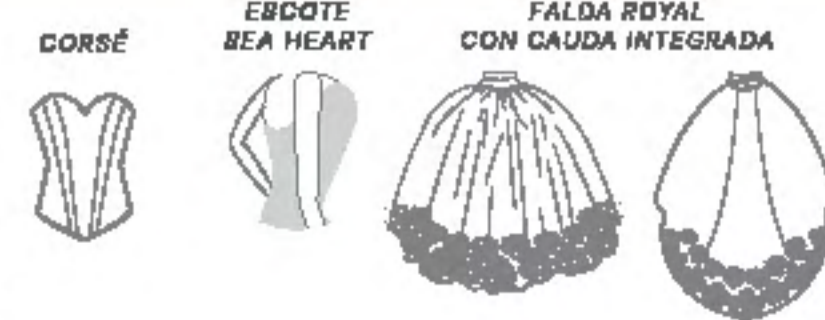

Largo falda 120 cm.  
Tallas / 3,5,7,9,11,13,15

type-shape

PRINCESS / DISNEY

  
 ULTIMATE  
**PRINCESS**  
 CELEBRATION

[www.ragazzafashion.com.mx](http://www.ragazzafashion.com.mx)

www.ragazzafashion.com.mx