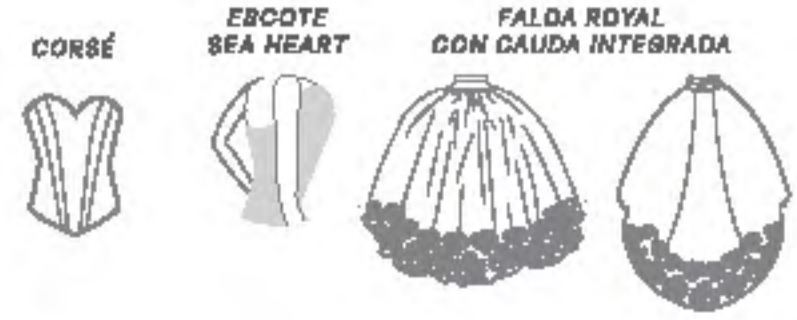

www.ragazzafashion.com.mx

dress-code • DV89-589
ragazza fashion soza

gama-color

Largo falda 120 cm.
Tallas / 3,5,7,9,11,13,15

type-shape