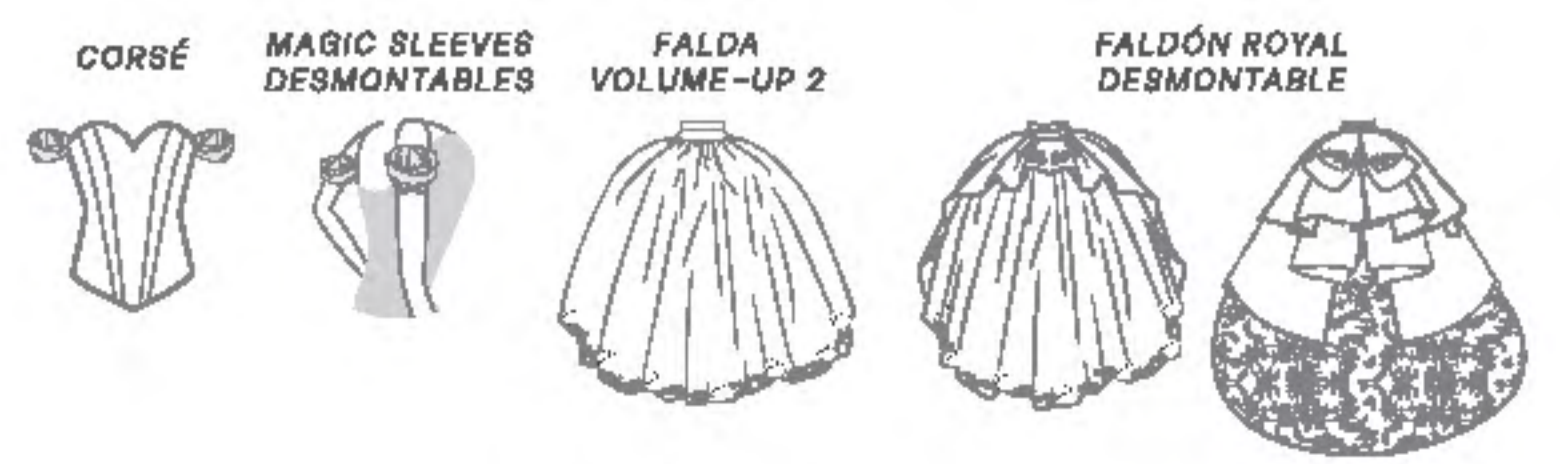

dresscode | D82-582 DISNEY PRINCESA

gama color

Largo falda 110, 115, 120, 125 cm. Elaborado a la medida. / Corte Princesa.

type shape