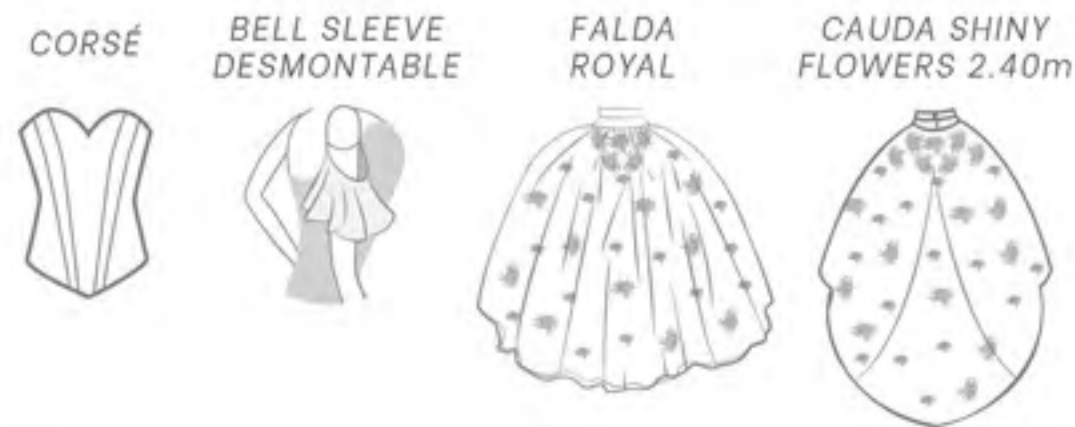

dresscode | D64-564 DISNEY PRINCESA

gamacolor

Largo falda 110, 115, 120, 125 cm.
Elaborado a la medida. / Corte Princesa.

typeshape