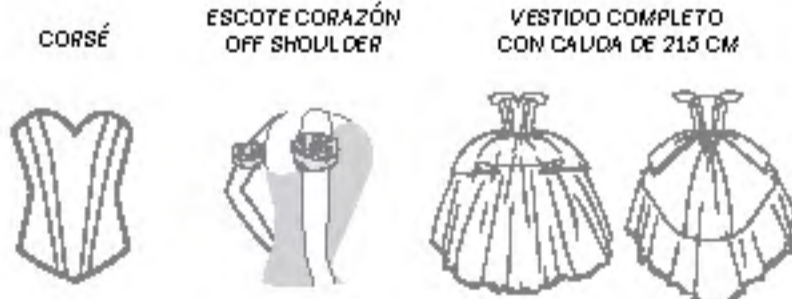

# Magic

COLLECTION 2023

[www.ragazzafashion.com.mx](http://www.ragazzafashion.com.mx)

DRESS CODE  
**EV15 615**

COLLECTION ETEREA 2023

GAMA COLOR

Largo falda 120  
Tallas: 3,5,7,9,11,13,15 / Corte Princesa

TYPE SHAPE