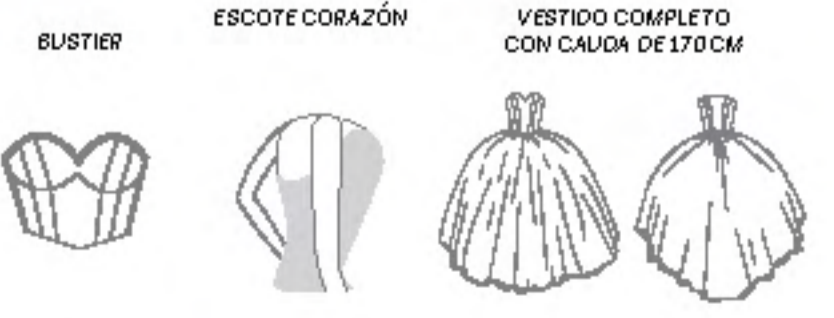

www.ragazzafashion.com.mx

DRESS CODE
EV14 614

COLLECTION ETEREA 2023

Largo falda 120
Tallas: 3,5,7,9,11,13,15 / Corte Princesa

TYPE SHAPE